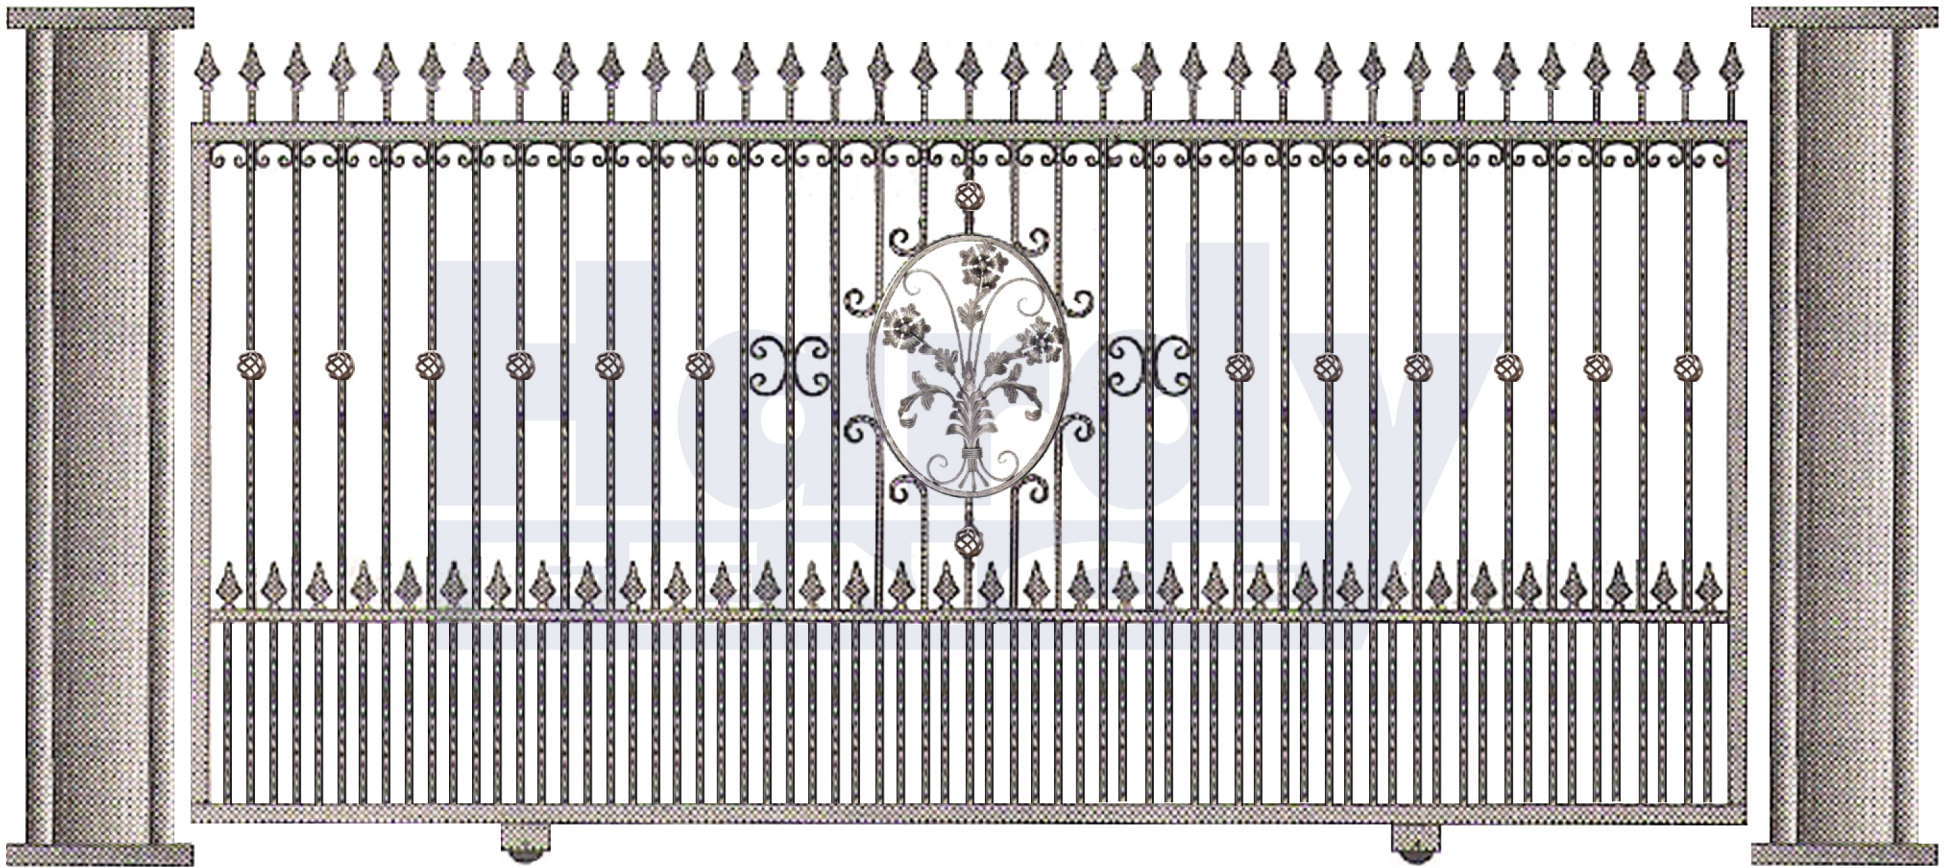

Gallarus

Hardy
FENCE

Custom iron gates, iron fencing, handrails,
staircases and balconies

214-206-7421 Dallas • 817-404-9003 Fort Worth • 817-468-8859 Arlington
817-466-0662 Fax • www.hardyfence.com