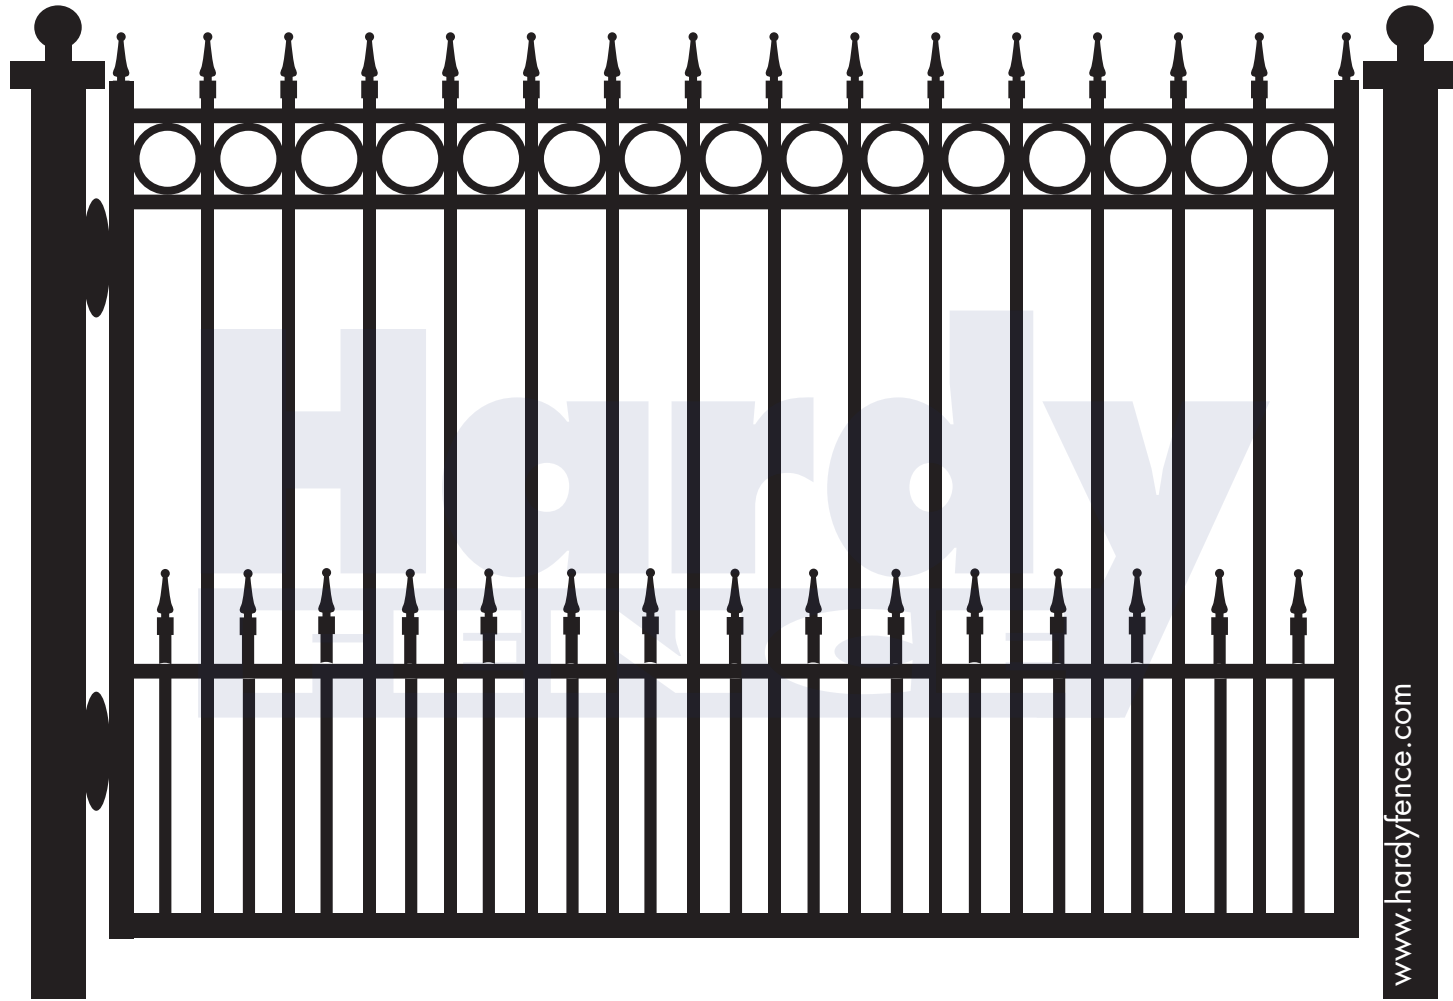

# *Avondale Gate*

www.hardyfence.com

**Hardy**  
**FENCE**

Extended picket, 4 rail, flat top gate with circles at top  
and extended dog bars

214-206-7421 Dallas • 817-404-9003 Fort Worth • 817-468-8859 Arlington  
817-466-0662 Fax • [www.hardyfence.com](http://www.hardyfence.com)