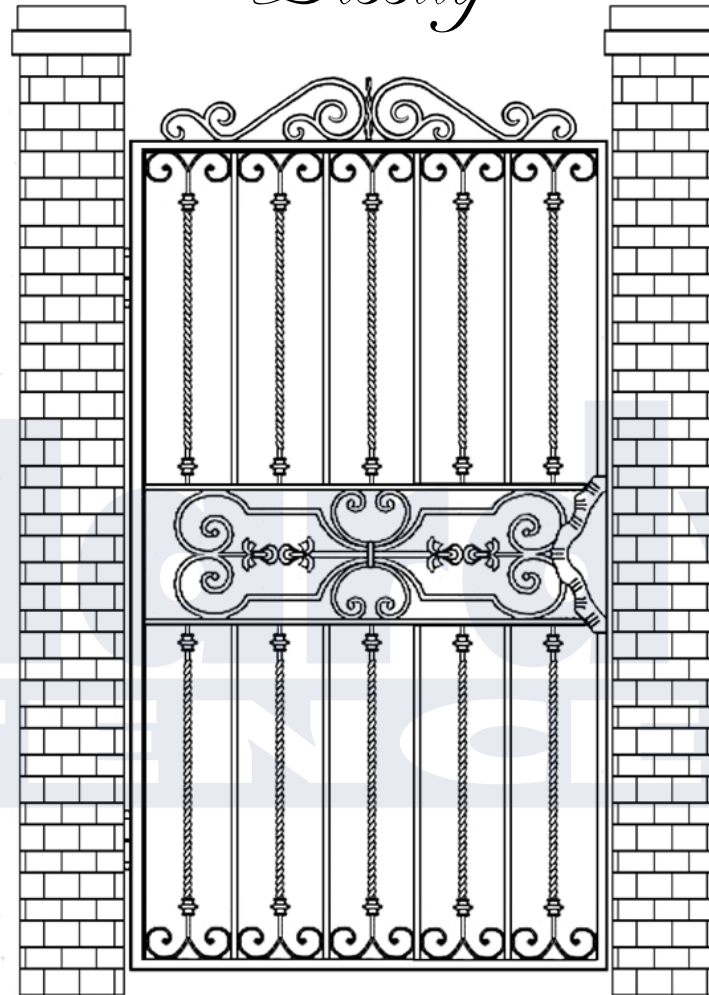

*Dissay*

**Hardy**  
**FENCE**

Custom iron gates, iron fencing, handrails,  
staircases and balconies

---

**214-206-7421 Dallas • 817-404-9003 Fort Worth • 817-468-8859 Arlington**  
**817-466-0662 Fax • [www.hardyfence.com](http://www.hardyfence.com)**