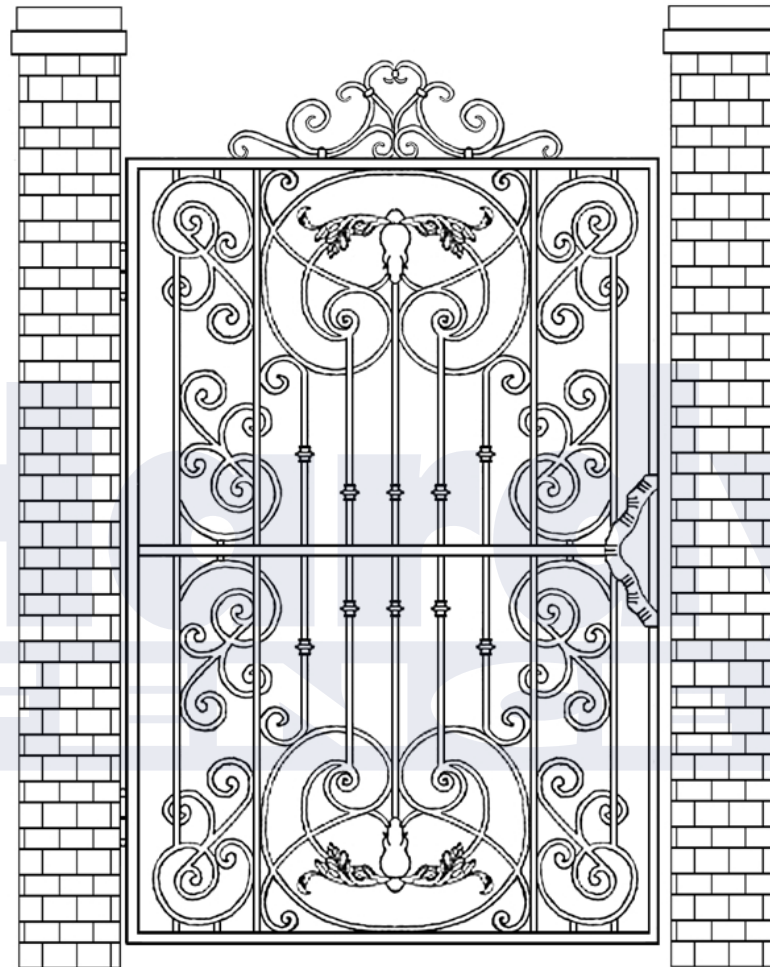

Summer

Hardy
FENCE

Custom iron gates, iron fencing, handrails,
staircases and balconies

214-206-7421 Dallas • 817-404-9003 Fort Worth • 817-468-8859 Arlington
817-466-0662 Fax • www.hardyfence.com