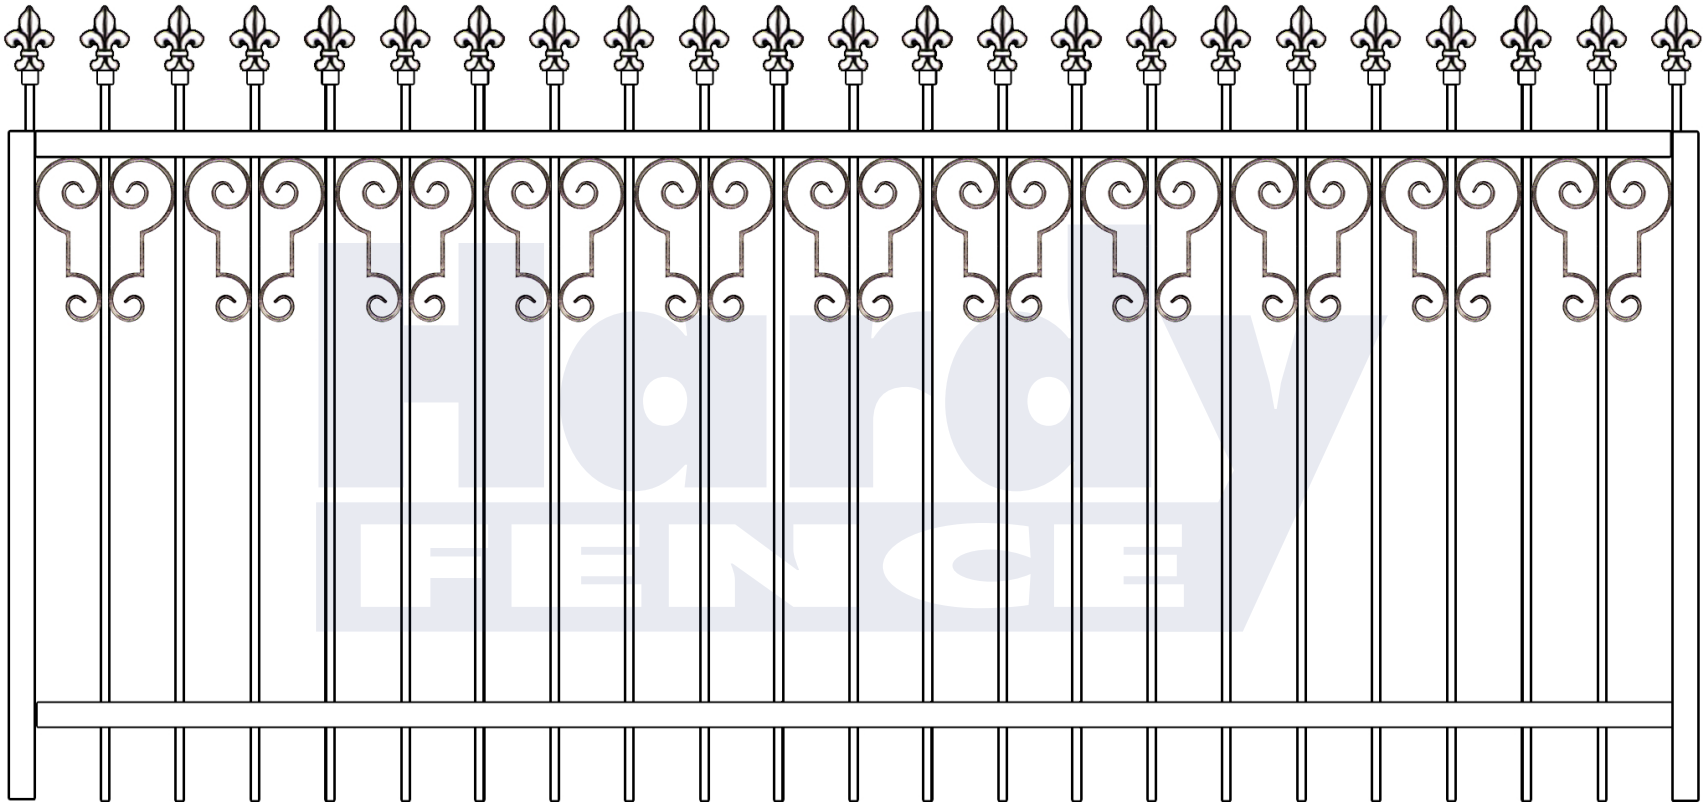

# *Canterbury*

**Hardy**  
**FENCE**

Custom iron gates, iron fencing, handrails,  
staircases and balconies

---

**214-206-7421 Dallas • 817-404-9003 Fort Worth • 817-468-8859 Arlington**  
**817-466-0662 Fax • [www.hardyfence.com](http://www.hardyfence.com)**